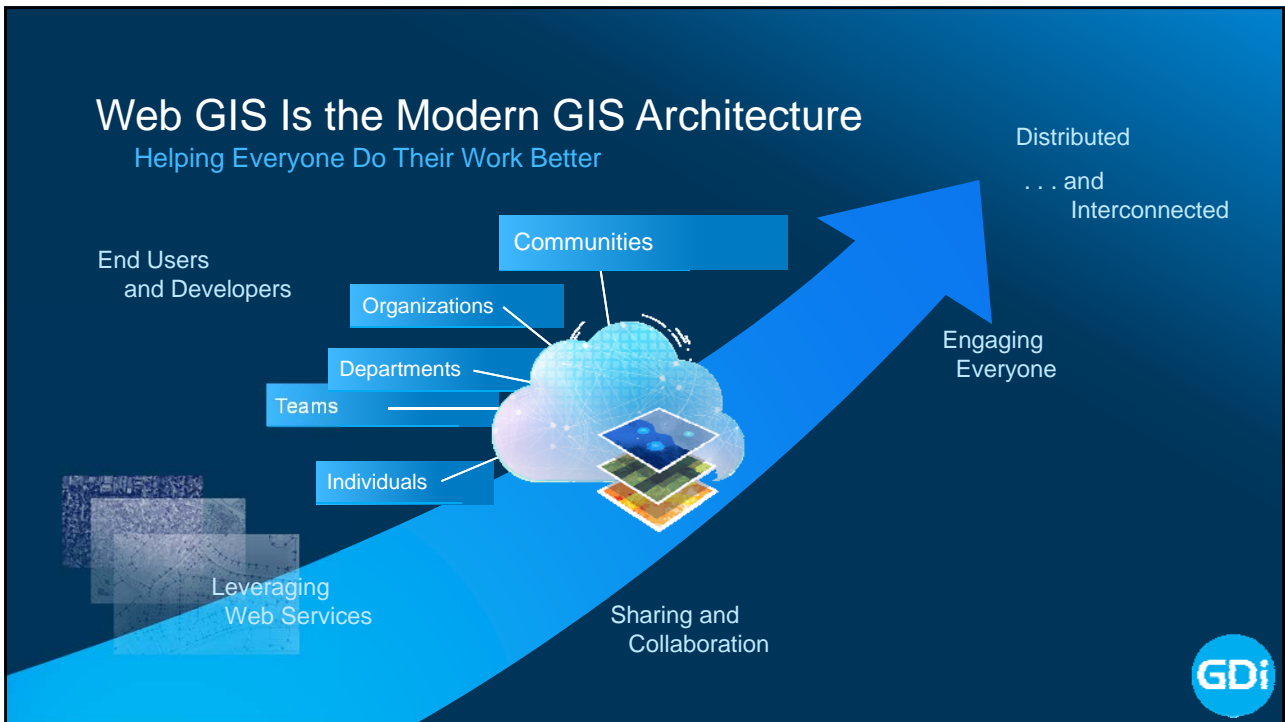

Demonstration of implemented Hubs

Agenda

GDi Solutions introduction

- GDi GISDATA Group – founded in 1989
- Regional and national leader in GIS
- ESRI official distributor for SEE region
- 200+ highly skilled IT professionals
- Offices: Belgrade, Podgorica, Zagreb, Rijeka, Osijek, Ljubljana, Sarajevo, Skopje, Budapest, Pecs, Tirana, Kiev, Vienna, Munich, Warsaw...

GDi

Esri introduction

- Esri – Global leader in GIS
- Founded in 1969 in California
- 1.200.000+ individual users on global level
- 350.000+ organisations use Esri software including national government and NGOs
- User Conference in San Diego gathers over 18.000 of users and business partners every year
- UN partner in implementing FIS4SDGs

esri
Applying Geography. Everywhere

GDi

FIS4SDG Objectives (SDG Hub)

- Federate data and provide global understanding of progress on the goals
- Empower countries to use and make visible their own data at national and sub national levels - country owned and country led
- Engage NSOs to utilize and adapt modern frameworks
- Strengthen NSO existing geospatial and statistical data systems
- Provides Collaboration with other partners/ agencies within country and globally
- Establishing system of systems at national levels, enables interoperability

Engaging and Interconnecting Communities

Bringing Together People, Organizations and Stakeholders

Creating New Opportunities to Participate

HUB

Citizens
Businesses
Academics
NGOs
Government

Geospatial Infrastructure